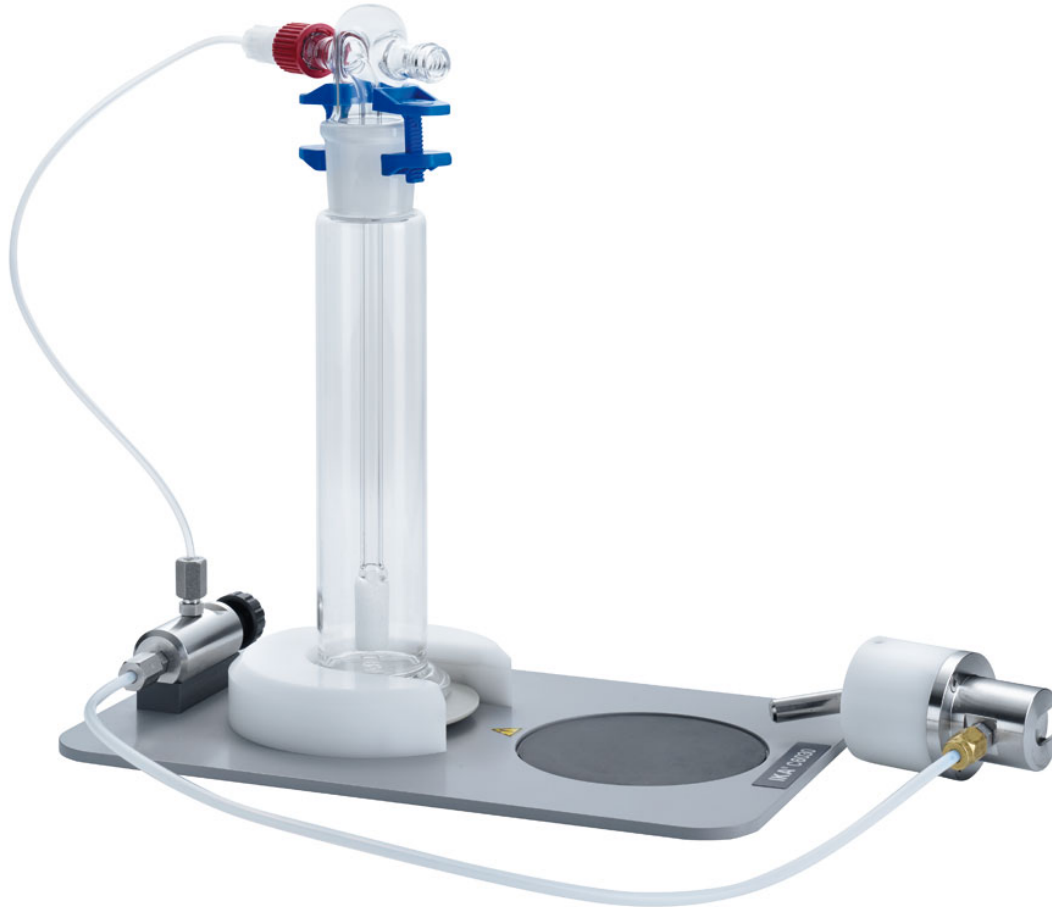

# IKA

designed for scientists

## C 6030 Venting station

/// Data Sheet

Venting station

[www.ika.com](http://www.ika.com)

Subject to technical changes

IKAworlwide

IKAworlwide /// #lookattheblue

@IKAworlwide

### Technical Data

Dimensions (W x H x D) [mm]	150 x 250 x 250
Weight [kg]	1.883